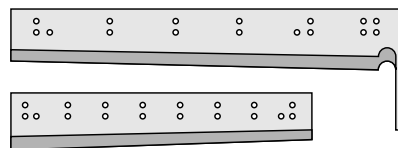

MÜLLER-MARTINI

			MAXI 500	SUPREM 500	SUPREM 1000
DSS / 10 MM	Juego Completo = 6 cuchillas Complete set = 6 knives Jeu Complet = 6 lames Kompleter Satz = 6 Messer		PMU5200M5	PMU5200S5	
	1 FS 495 x 140/75 x 10	12/M6 2/7 Ø	PMU5220M5	PMU5220S5	
	1 LS 355 x 65/55 x 10	16/M6 2/7 Ø	PMU5230M5	PMU5230S5	
	1 LS 355 x 65/55 x 10	16/M6 2/7 Ø	PMU5240M5	PMU5240S5	
	1 FI 505 x 40 x 15/10	5 ranuras	PMU5260M5	PMU5260S5	
	1 LI 360 x 40 x 15/10	3 ranuras 2/7 Ø	PMU5270M5	PMU5270S5	
	1 LI 360 x 40 x 15/10	3 ranuras 2/7 Ø	PMU5280M5	PMU5280S5	
DSS / 890 DS 217	Juego Completo = 6 cuchillas Complete set = 6 knives Jeu Complet = 6 lames Kompleter Satz = 6 Messer		PMU5100M5	PMU5100S5	PMU5100S10
	1 FS 520 x 140/75/65 x 6	14/M6 2/7 Ø	PMU5120M5	PMU5120S5	PMU5120S10
	1 LS 355 x 65/55 x 6	16/M6 2/7 Ø	PMU5130M5	PMU5130S5	PMU5130S10
	1 LS 355 x 65/55 x 6	16/M6 2/7 Ø	PMU5140M5	PMU5140S5	PMU5140S10
	1 FI 520 x 40 x 15/10	5 ranuras	PMU5160M5	PMU5160S5	PMU5160S10
	1 LI 360 x 40 x 15/10	3 ranuras 2/7 Ø	PMU5170M5	PMU5170S5	PMU5170S10
	1 LI 360 x 40 x 15/10	3 ranuras 2/7 Ø	PMU5180M5	PMU5180S5	PMU5180S10